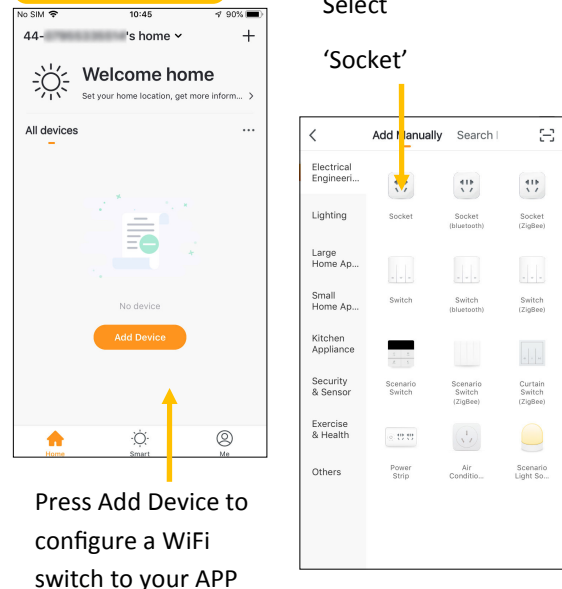

4. Configure