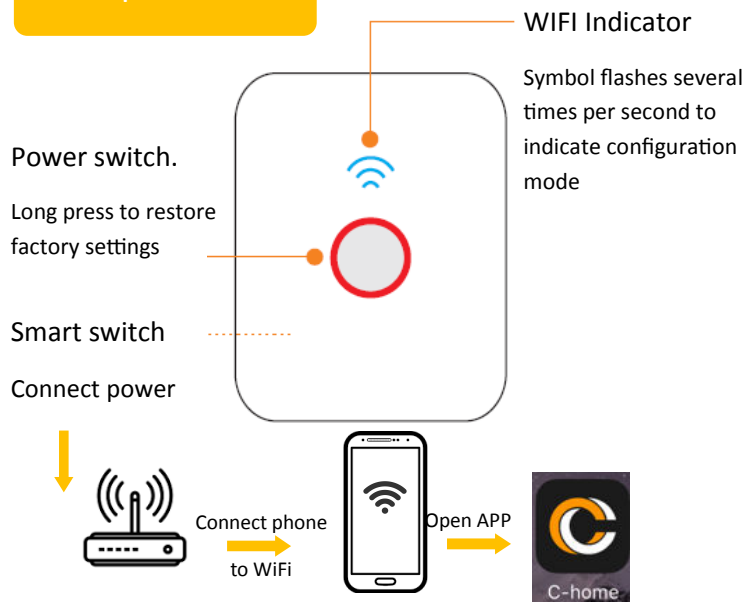

## Smart switch

### 1. Install APP

- Scan QR code and install APP.
- Or use the Google URL shown below:
- Or search 'C-Home' in App store for iOS, or 'chome' in Google Play for Android

### 2. Register APP

Select country  
 Sign in with mobile number  
 Touch Button

You will receive a verification code by SMS  
 Enter verification code on the next screen

### 3. Prepare device