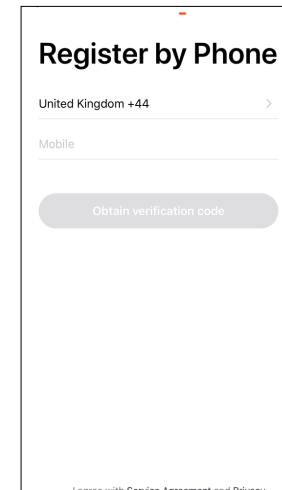

2. Register APP

Select country
Sign in with mobile number
Touch Button