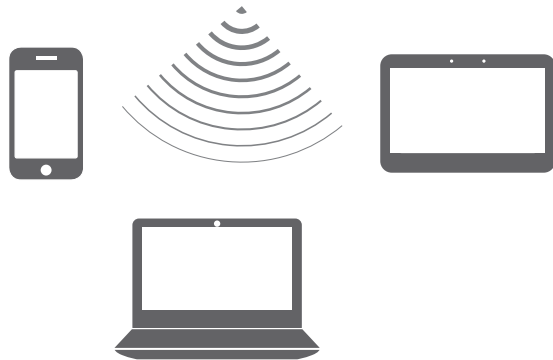

WÖHLER

CLEAR VIEW, WHEN SPACE IS TIGHT.

Wohler VE 200

VIDEO-ENDOSCOPE WITH SNAPSHOT AND VIDEO FUNCTION

The Measure of Technology

Made in
Germany

WOHLER VE 200 VIDEO-ENDOSCOPE NEW

APPLICATION

- For inspection of inaccessible cavities from 1" in diameter (for example: roof insulation, exhaust pipes, sinks, fireplaces)
- Transmission of image and video data via wireless (WiFi) on laptop, tablet PC or Smartphone

FEATURES

- Snapshot and Video Functions
- Direct forwarding of data - no further data transmission necessary
- Image display via wireless
- Compatible devices (such as netbooks, Smartphone, tablet)
- 40" gooseneck
- Video Recording
- Variable Light intensity of the flashlight for illumination of cavities